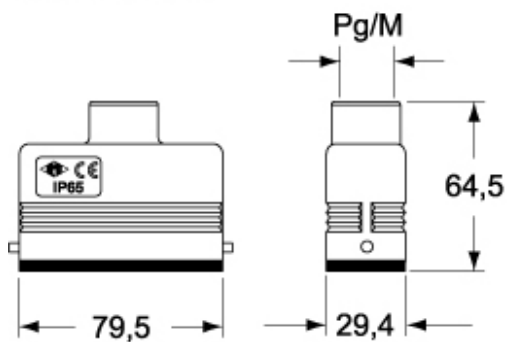

Part number

CZAO 25 L21

Brief description:

hoods for single lever, size "66.16", side entry, Pg21, metal version, IP66

Product description

Version	CZ levers, standard version
Series	Hoods with 2 pegs
Product type	with 2 pegs
Variant	side entry
Style	high construction
Family	CZ - MZ enclosures
Size	size "66.16"

Technical data

Operating temperature range (min, max)	-40°C ... +125°C
Material	metal
IP degree of protection	IP66 (and IP69K DIN 40050 - 9)
Cable entry	Pg21

Further technical details

Weight	194,00 g
--------	----------

Approvals / Standards

Quality mark	 (type:4/4X/12),  , EAC
Conformity	CQC, CE

General ordering information

EAN13 code	8015747043113
Tariff number	85369095

Packaging Information

Packaging length	150,00 mm
Packaging height	125,00 mm
Packaging width	225,00 mm
Packaging weight	1,85 kg
Packaging volume	4,22 dm ³
Packaging description	Carton box
Packaging quantity	10 Pcs
Packaging EAN code	8015747220439
Sub-packaging weight	0,93 kg
Sub-packaging description	Plastic packaging
Sub-packaging quantity	5 Pcs
Sub-packaging EAN barcode	8015747220446

Part number

CZAO 25 L21

Catalogue drawings

CZO L - MZO L

CZAO L MZAO L - CZAV L MZAV L

CZV L - MZV L

MZFO - MZFV L