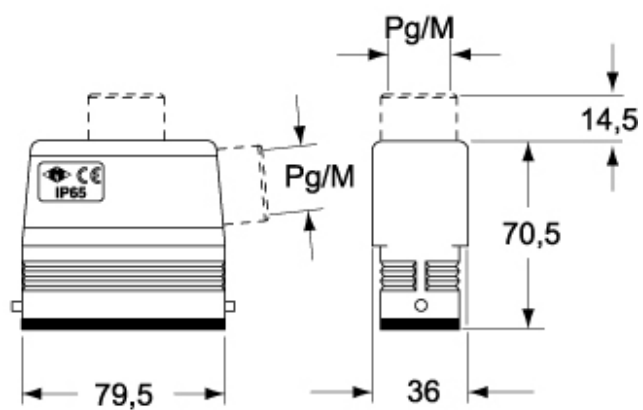

Part number

CZAO 25 L21

Brief description:

hoods for single lever, size "66.16", side entry, Pg21, metal version, IP66

Product description

Version	CZ levers, standard version
Series	Hoods with 2 pegs
Product type	with 2 pegs
Variant	side entry
Style	high construction
Family	CZ - MZ enclosures
Size	size "66.16"

Technical data

Operating temperature range (min, max)	-40°C ... +125°C
Material	metal
IP degree of protection	IP66 (and IP69K DIN 40050 - 9)
Cable entry	Pg21

Further technical details

Weight	194,00 g
--------	----------

Approvals / Standards

Quality mark	 (type:4/4X/12),  , EAC
Conformity	CQC, CE

General ordering information

EAN13 code	8015747043113
Tariff number	85369095

Packaging Information

Packaging length	150,00 mm
Packaging height	125,00 mm
Packaging width	225,00 mm
Packaging weight	1,85 kg
Packaging volume	4,22 dm ³
Packaging description	Carton box
Packaging quantity	10 Pcs
Packaging EAN code	8015747220439
Sub-packaging weight	0,93 kg
Sub-packaging description	Plastic packaging
Sub-packaging quantity	5 Pcs
Sub-packaging EAN barcode	8015747220446

Part number

CZAO 25 L21

Catalogue drawings

CZO L - MZO L

CZAO L MZAO L - CZAV L MZAV L

CZV L - MZV L

MZFO - MZFV L