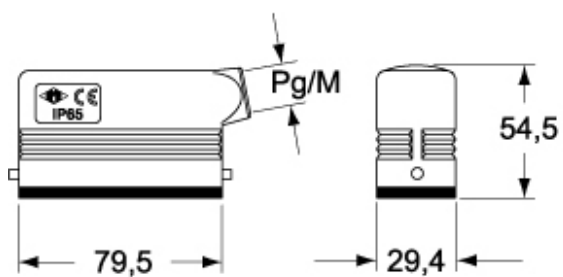

Catalogue drawings

CZO L - MZO L